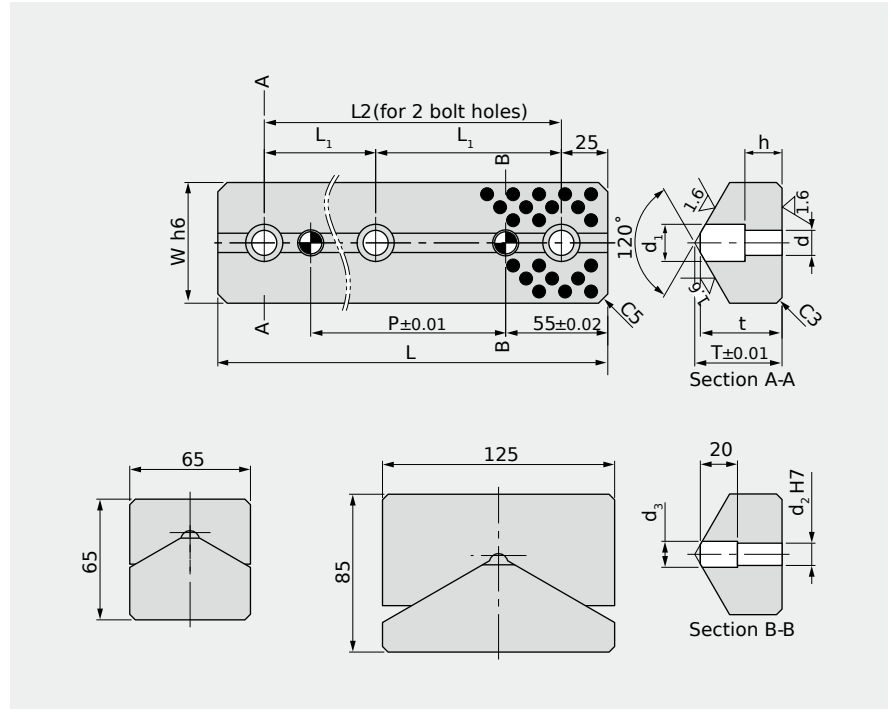

APGB Prismatic Guides Plate

Material: Bronze with Graphite

Unit:mm

Catalog No.	W	L	L ₁	L ₂	P	T	t	h	d	d ₁	d ₂	d ₃
APGB-751	65	150	-	100	45	47	44	20	13.5	20	12	14
APGB-752		200	-	150	95							
APGB-753		250	100	-	145							
APGB-754		300	125	-	195							
APGB-761	125	150	-	100	45	57	47	15	17.5	26	16	18
APGB-762		200	-	150	95							
APGB-763		250	100	-	145							
APGB-764		300	125	-	195							

W	Mounting bolt	Dowel Pin
65	M12 × 35	φ 12 × 32
125	M16 × 50	φ 16 × 60