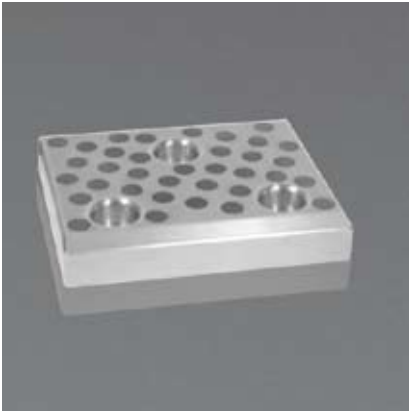

# AVDI Wear Plate

Material: Bronze with Graphite