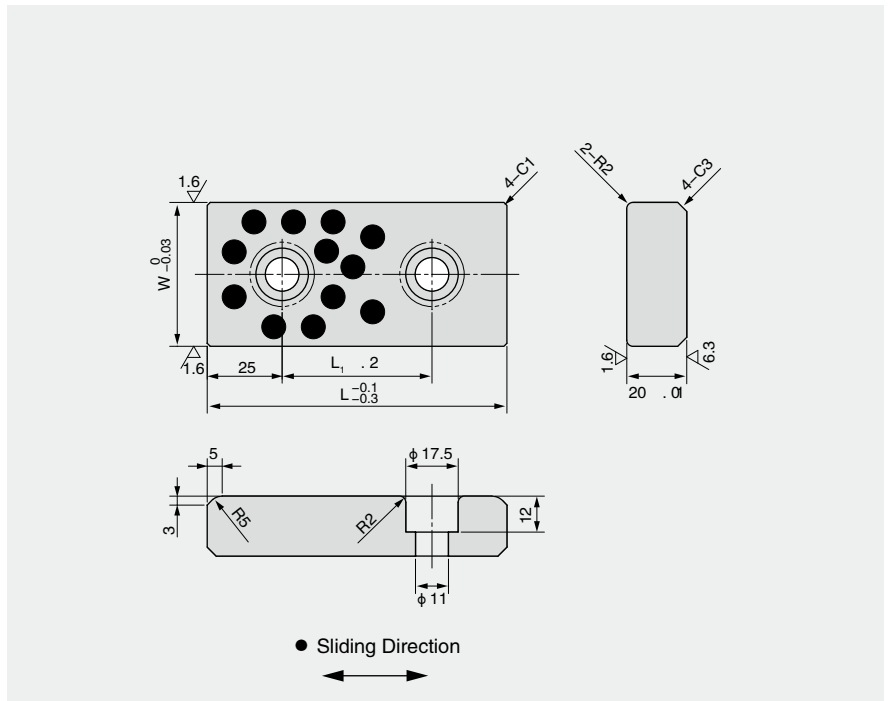

ASOUW Cam Side Plate

Material: ASOUW
 Bronze with Graphite
 ASOUG
 Cast iron with Graphite

W(Actual Dimensions)	L_1	Catalog No.	W(Nominal)	L	
27.5	50	ASOUW ASOUG	28	100	
	75			125	
	100			150	
37.5	50		38	38	100
	75				125
	100				150
47.5	50		48	48	100
	75				125
	100				150